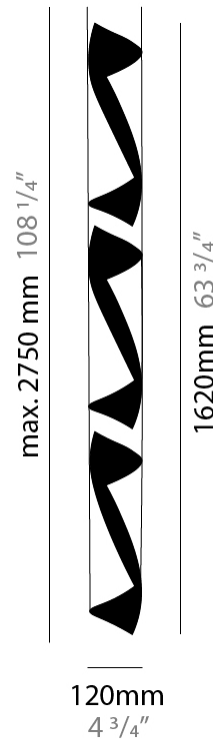

HUE SUSPENSION

D131024-

base number   Finish
Options

1. To build a product code in our configurator select the specify button on the base model # product page
2. To build a manual product code on this datasheet choose from the options listed below in blue font and add the suffix to the base model #

GENERAL

Series: HUE
Brand: Knikerboker
Division: Design
Mounting Type: Suspension
Mounting Location: Ceiling
Subcategory: Pendant

PHYSICAL

Shape: Abstract
Diameter (mm): 120
Diameter (in): 4 3/4
Height (mm): 1620
Height (in): 63 3/4
Max. Overall Height (mm): 2750
Max. Overall Height (in): 108 1/4
Light Distribution: Direct / Indirect
Fixture Finish: BRL / BFM / BRW / CLF / CLM / CLW / GLF / GLM / GLW / MBK / SLF / SLM / SLW / WHI
Fixture Material: Metal
Cable Details: 1 Silicone Cable 2000mm / 78 3/4"

ELECTRICAL

Number of Lamps: 6
Lamp Type: LED Retrofit
Lamp Shape: MR16
Bulb Included: Bulb Not Included
Max. Wattage Per Lamp (W): 6.5
Lamp Base: GU10
Input Voltage (V): 120

LED

OPTICAL

RATINGS AND CERTIFICATIONS

Certified By: Certified for North American Standards
IP rating: IP20

PROJECT	_____
TYPE	_____
SPECIFIER	_____
QUANTITY	_____
DATE	_____