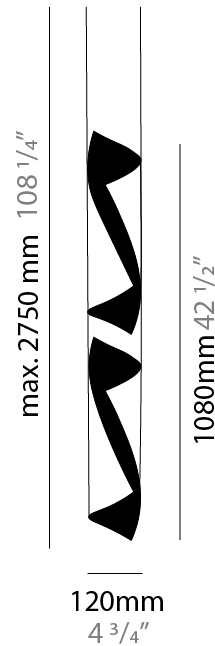

PROJECT	
TYPE	
SPECIFIER	
QUANTITY	
DATE	

HUE SUSPENSION

D131018-

base number   Finish
Options

1. To build a product code in our configurator select the specify button on the base model # product page
2. To build a manual product code on this datasheet choose from the options listed below in blue font and add the suffix to the base model #

GENERAL

Series: HUE
Brand: Knikerboker
Division: Design
Mounting Type: Suspension
Mounting Location: Ceiling
Subcategory: Pendant

PHYSICAL

Shape: Abstract
Diameter (mm): 120
Diameter (in): 4 3/4
Height (mm): 1100
Height (in): 43 5/16
Max. Overall Height (mm): 2750
Max. Overall Height (in): 108 1/4
Light Distribution: Direct / Indirect
Fixture Finish: BRL / BFM / BRW / CLF / CLM / CLW / GLF / GLM / GLW / MBK / SLF / SLM / SLW / WHI
Fixture Material: Metal
Cable Details: 1 Silicone Cable 2000mm / 78 3/4"

ELECTRICAL

Number of Lamps: 4
Lamp Type: LED Retrofit
Lamp Shape: MR16
Bulb Included: Bulb Not Included
Max. Wattage Per Lamp (W): 6.5
Lamp Base: GU10
Input Voltage (V): 120

LED

OPTICAL

RATINGS AND CERTIFICATIONS

Certified By: Certified for North American Standards
IP rating: IP20